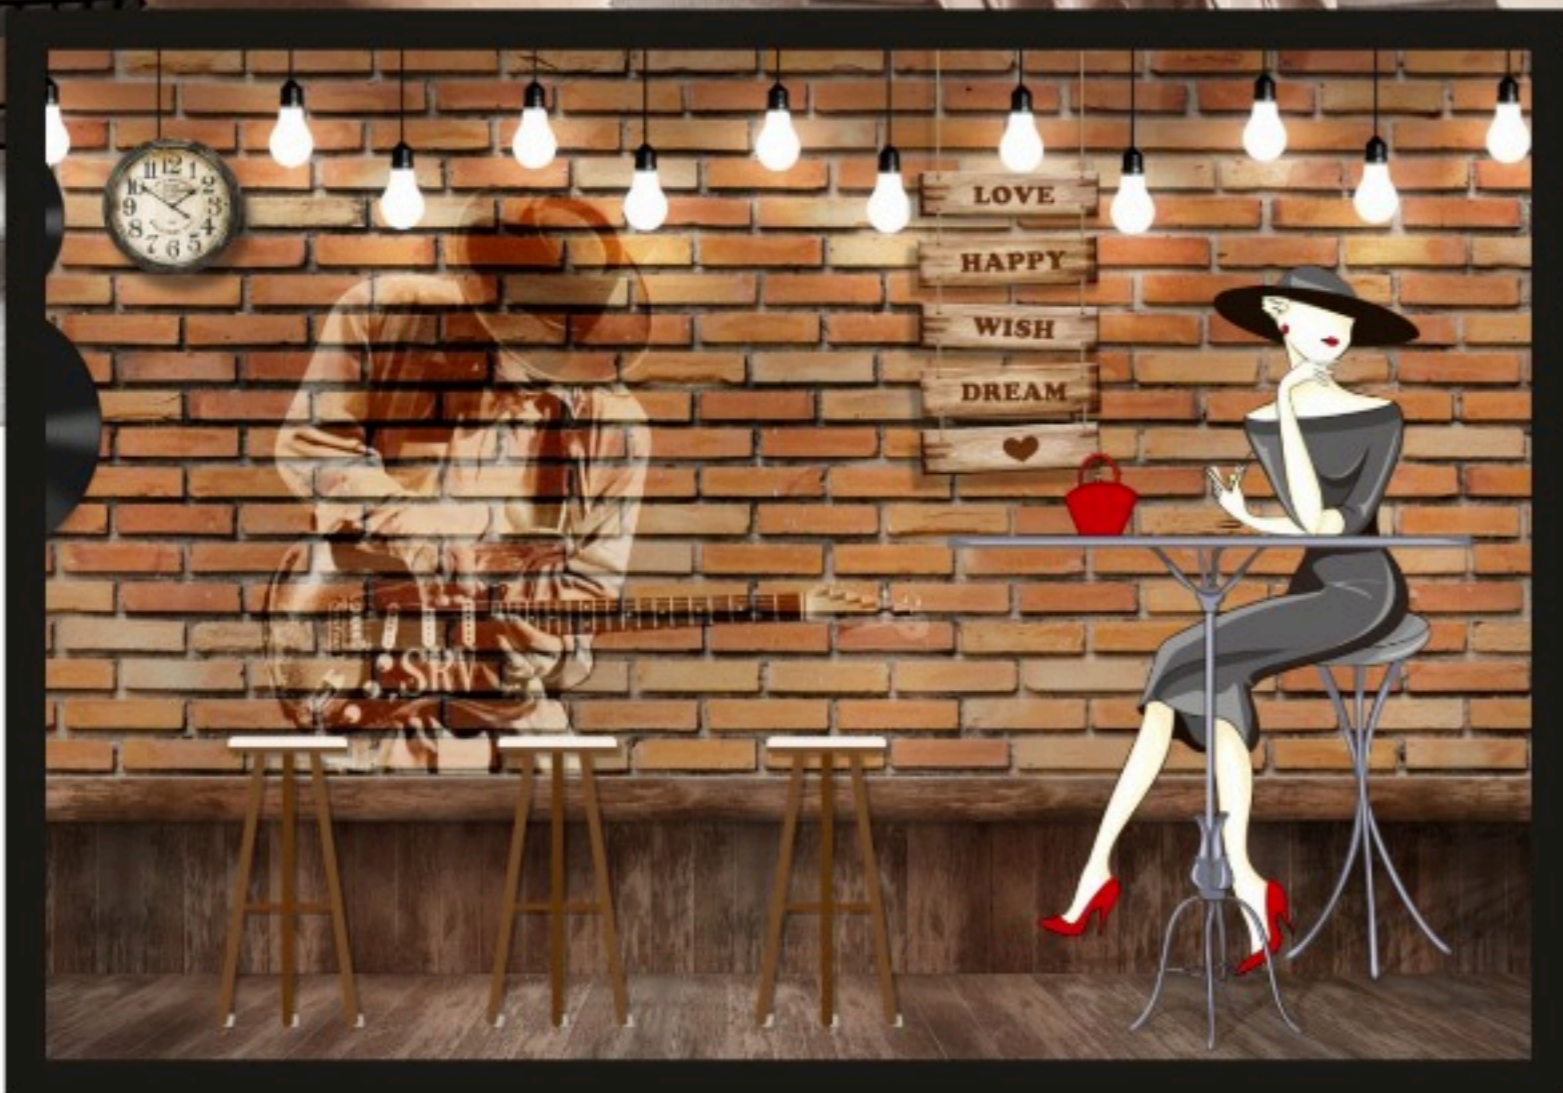

Av-152

NOTE-

Designs are customizable as per your wall dimensions.

Colour can be manipulated in respect to your interior to get the perfect look.

Original print may be slightly differ from the preview above, because screen resolution and paper are different thing.